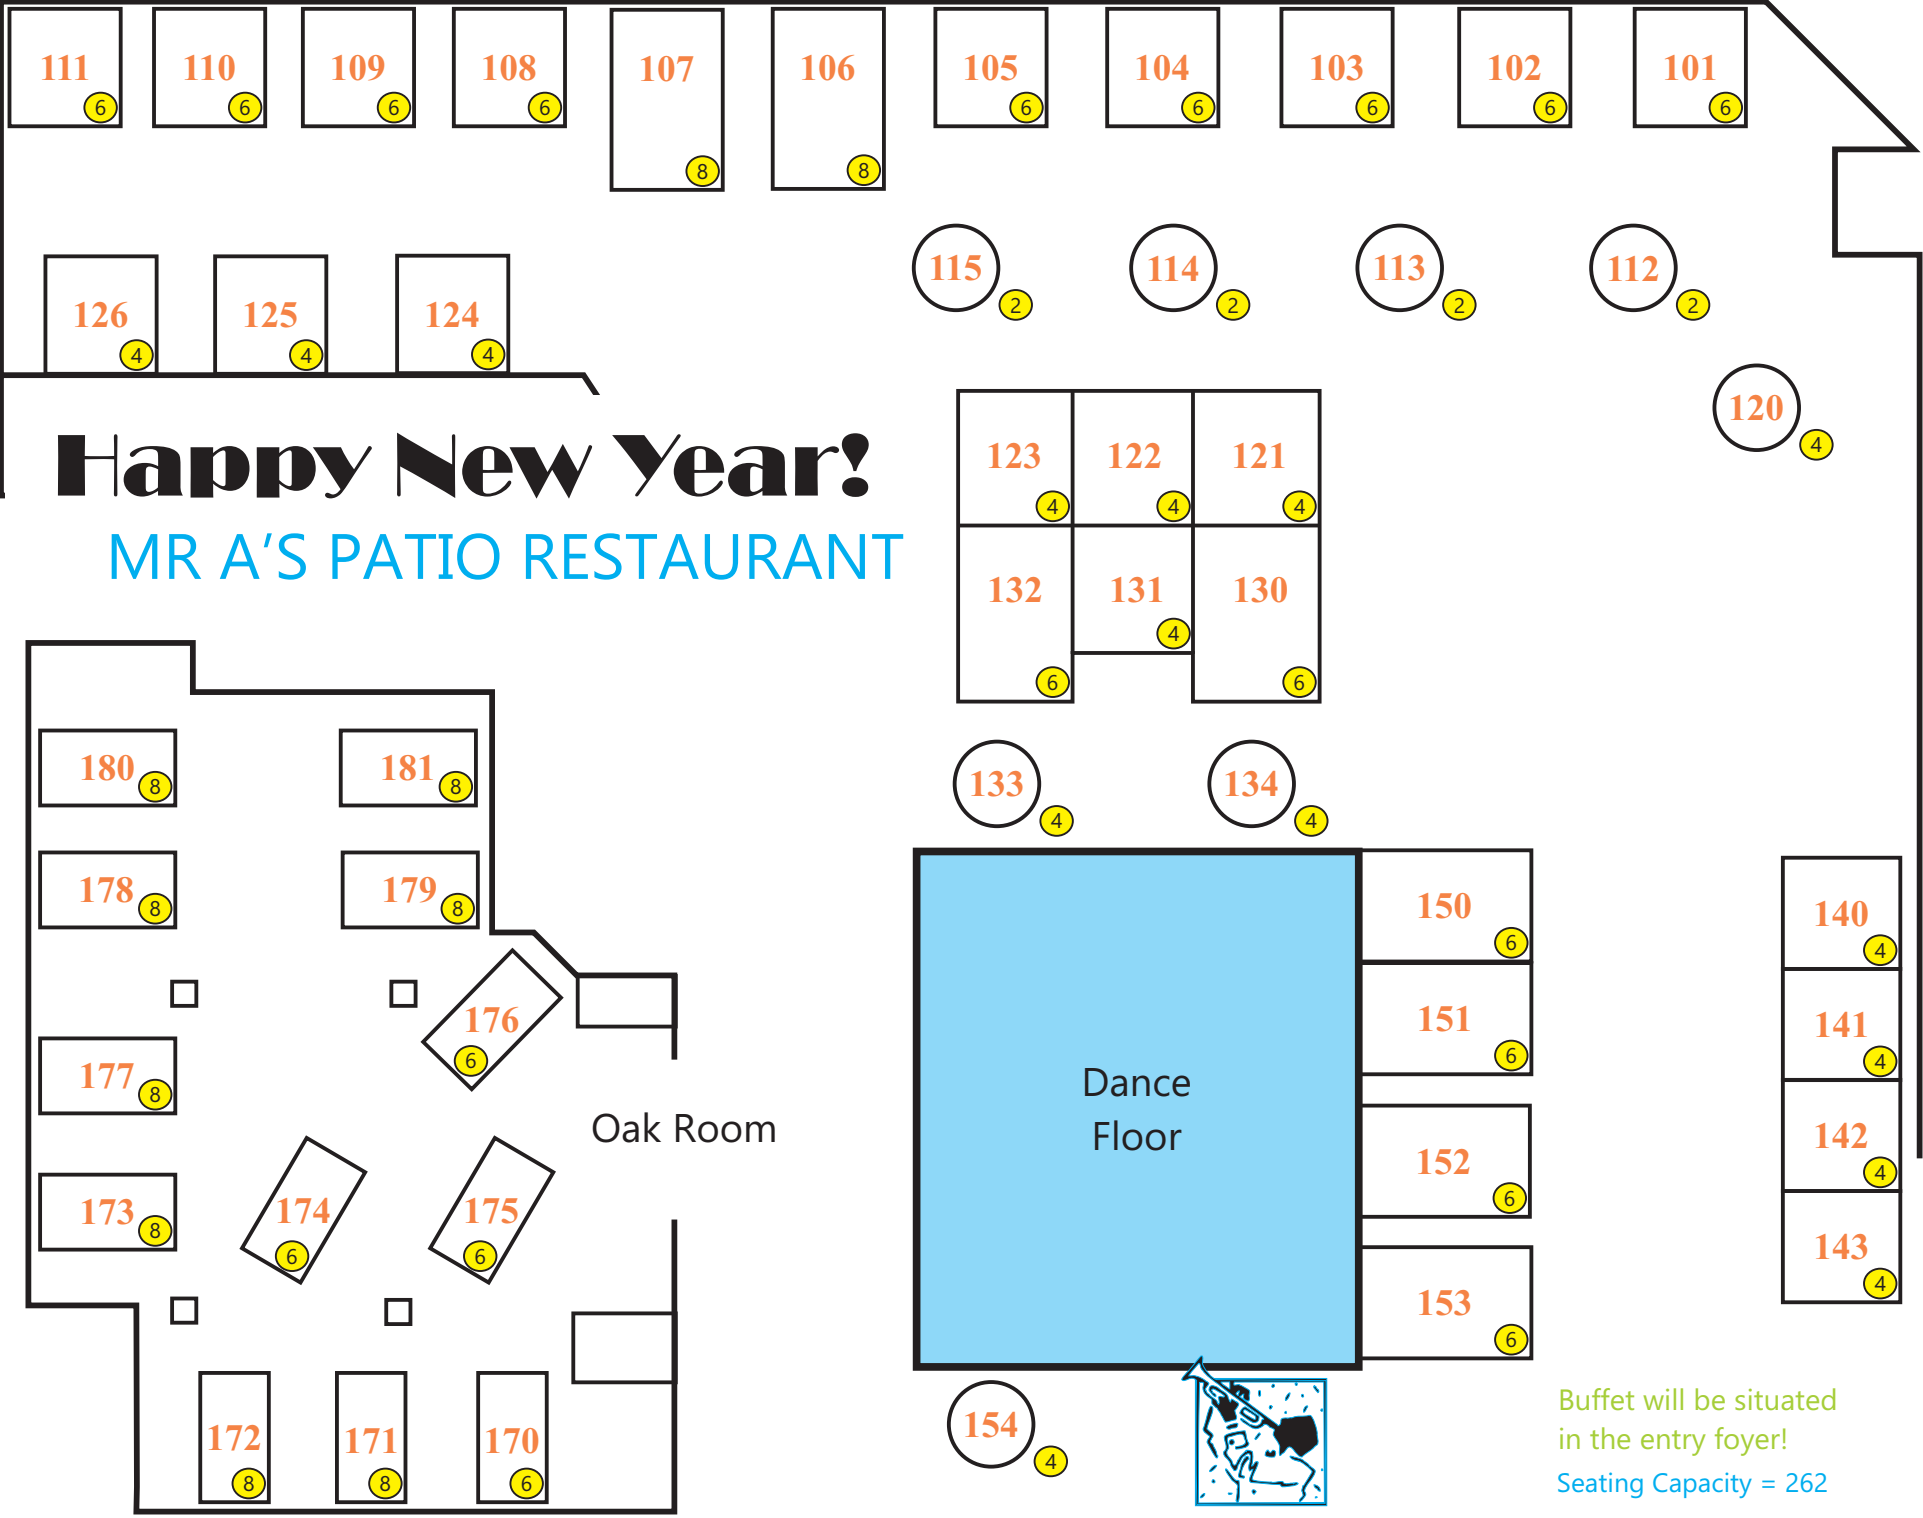

Windows

Happy New Year!

MR A'S PATIO RESTAURANT

Windows

Buffet will be situated in the entry foyer!
Seating Capacity = 262