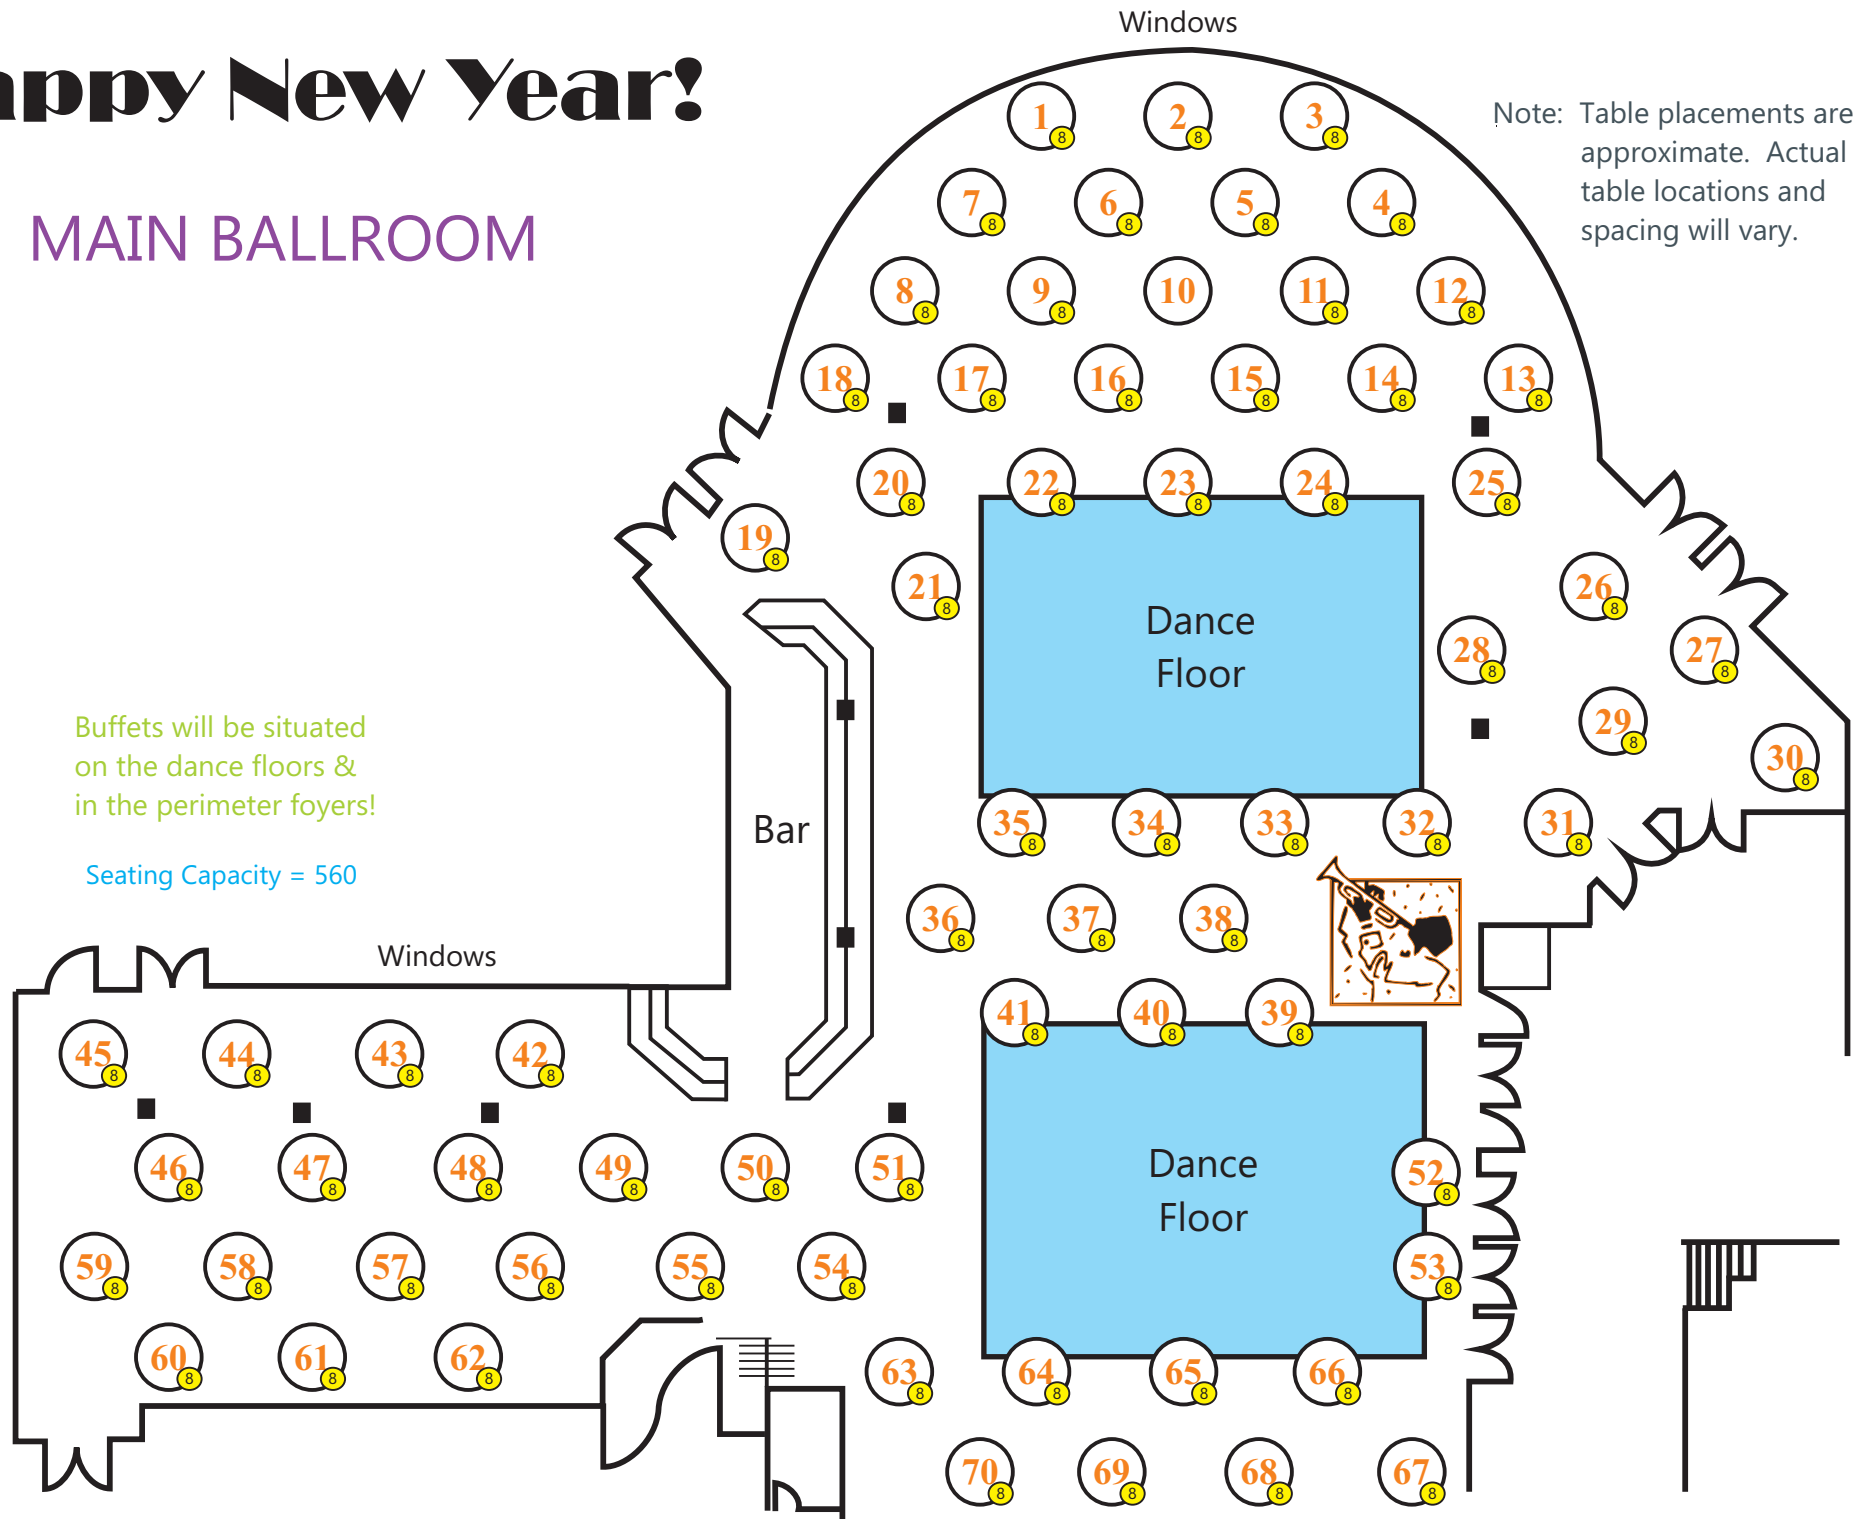

Happy New Year!

MAIN BALLROOM

Note: Table placements are approximate. Actual table locations and spacing will vary.

Buffets will be situated on the dance floors & in the perimeter foyers!

Seating Capacity = 560